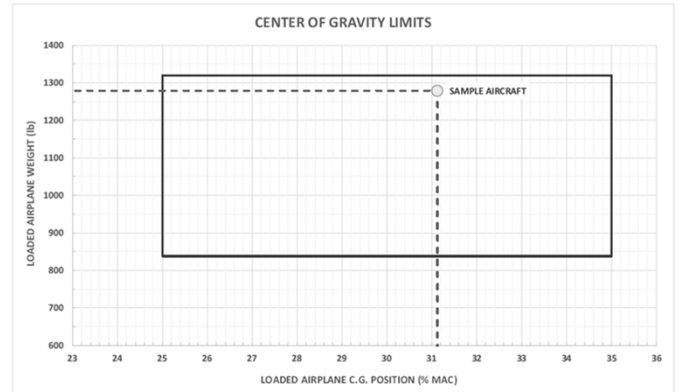

N444ZG WEIGHT AND BALANCE Bristell NG-5

11111111111111

	Weight	Arm	Moment
Basic Empty Weight	789.20	31.42	24,801.40
Pilot		45.5	-
Passenger		45.5	-
Baggage - Behind Seats (max. 33 lbs.)		71.1	-
Baggage - Wing Lockers (max 44 lbs each, 88 lbs total)		40.8	-
Fuel (6 lbs./gal)		23.9	-
Ramp Weight & CG	789.20	31.43	24,801.40
Taxi & Run-up Fuel Burn	-6	23.9	-143.40
Takeoff Weight & CG	783.20	31.48	24,658.00
Fuel Burn in Flight		23.9	-
Landing Weight & CG	783.20	31.48	24,658.00

Max. Gross Weight 1320 lbs