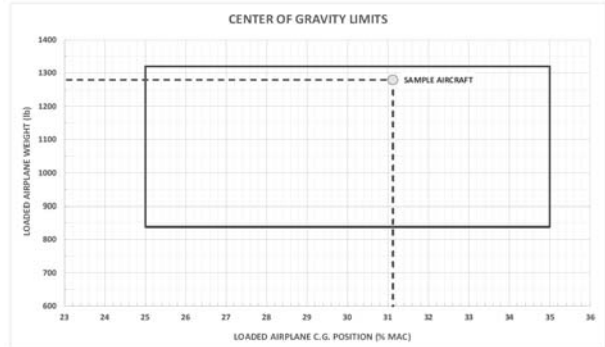

N437BL

WEIGHT AND BALANCE

Bristell NG-5

1111111111111111

	Weight	Arm	Moment
Basic Empty Weight	791.50	31.54	24,961.60
Pilot		45.5	-
Passenger		45.5	-
Baggage - Behind Seats (max. 33 lbs.)		71.1	-
Baggage - Wing Lockers (max 44 lbs each, 88 lbs total)		40.8	-
Fuel (6 lbs./gal)		23.9	-
Ramp Weight & CG	791.50	31.54	24,961.60
Taxi & Run-up Fuel Burn	-6	23.9	-143.40
Takeoff Weight & CG	785.50	31.60	24,818.20
Fuel Burn in Flight		23.9	-
Landing Weight & CG	785.50	31.60	24,818.20

Max. Gross Weight 1320 lbs